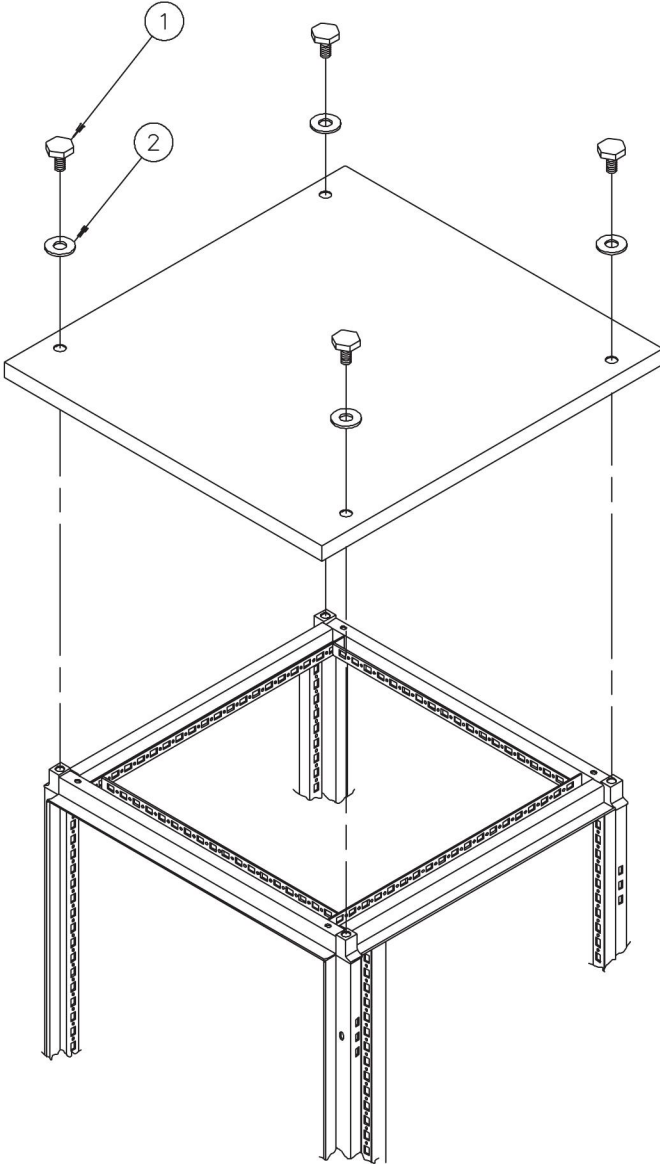

HOFFMAN

PROLINE®

Solid Top
Feste Oberseite
Plein Dessus
Sólida Tapa

HOFFMAN

RSP Supply - 1-888-532-2706 - <https://www.RSPSupply.com>
See the product details here