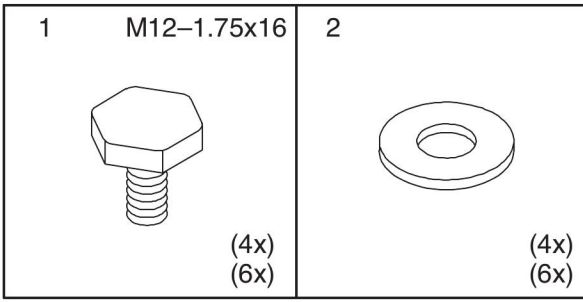

HOFFMAN

PROLINE®

Solid Top
Feste Oberseite
Plein Dessus
Sólida Tapa

HOFFMAN

RSP Supply - 1-888-532-2706 - <https://www.RSPSupply.com>
See the product details here